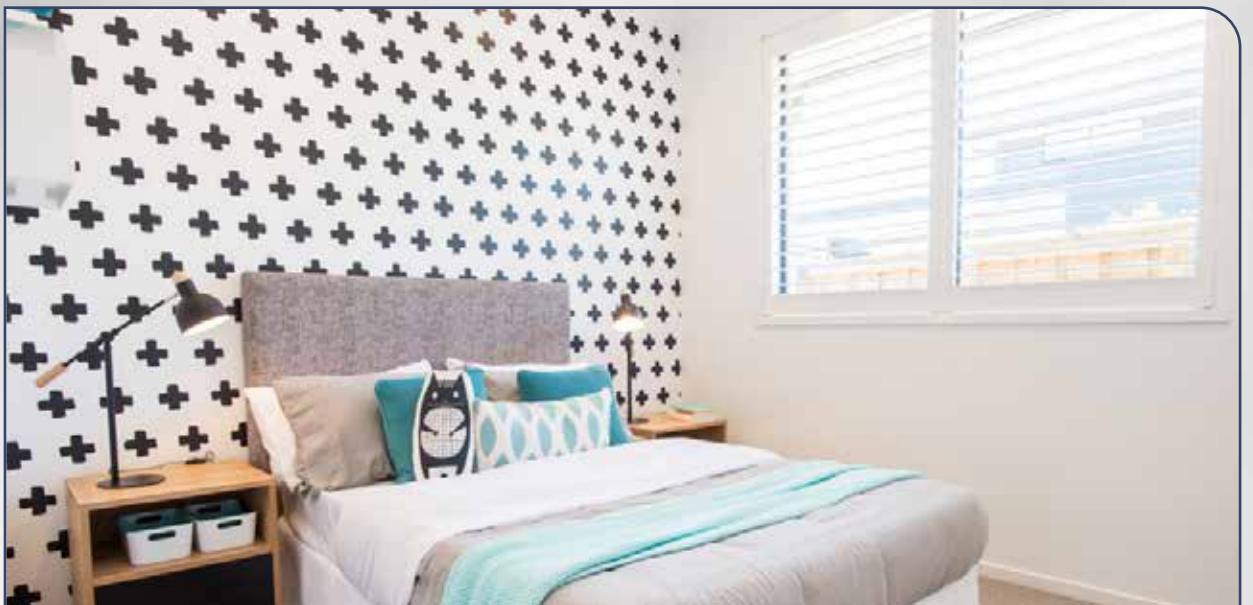

At Aspect Shutters we take pride in delivering high quality shutters for any home or business.

We love to see our shutters transforming indoor and outdoor spaces to exude a high level of class and sophistication.

Our shutters are built to last and designed to enhance your space for years to come.

We have made sure the product we bring to our clients is of the highest quality possible, so much so, we back it up with industry leading warranties.

We are passionate people. It would all mean nothing without people who love what they do and the products they provide.

Our people are passionate about our products and we take pride in providing excellent before and after sales service to our clients.

Aspect Basswood Shutters - natural elegance.