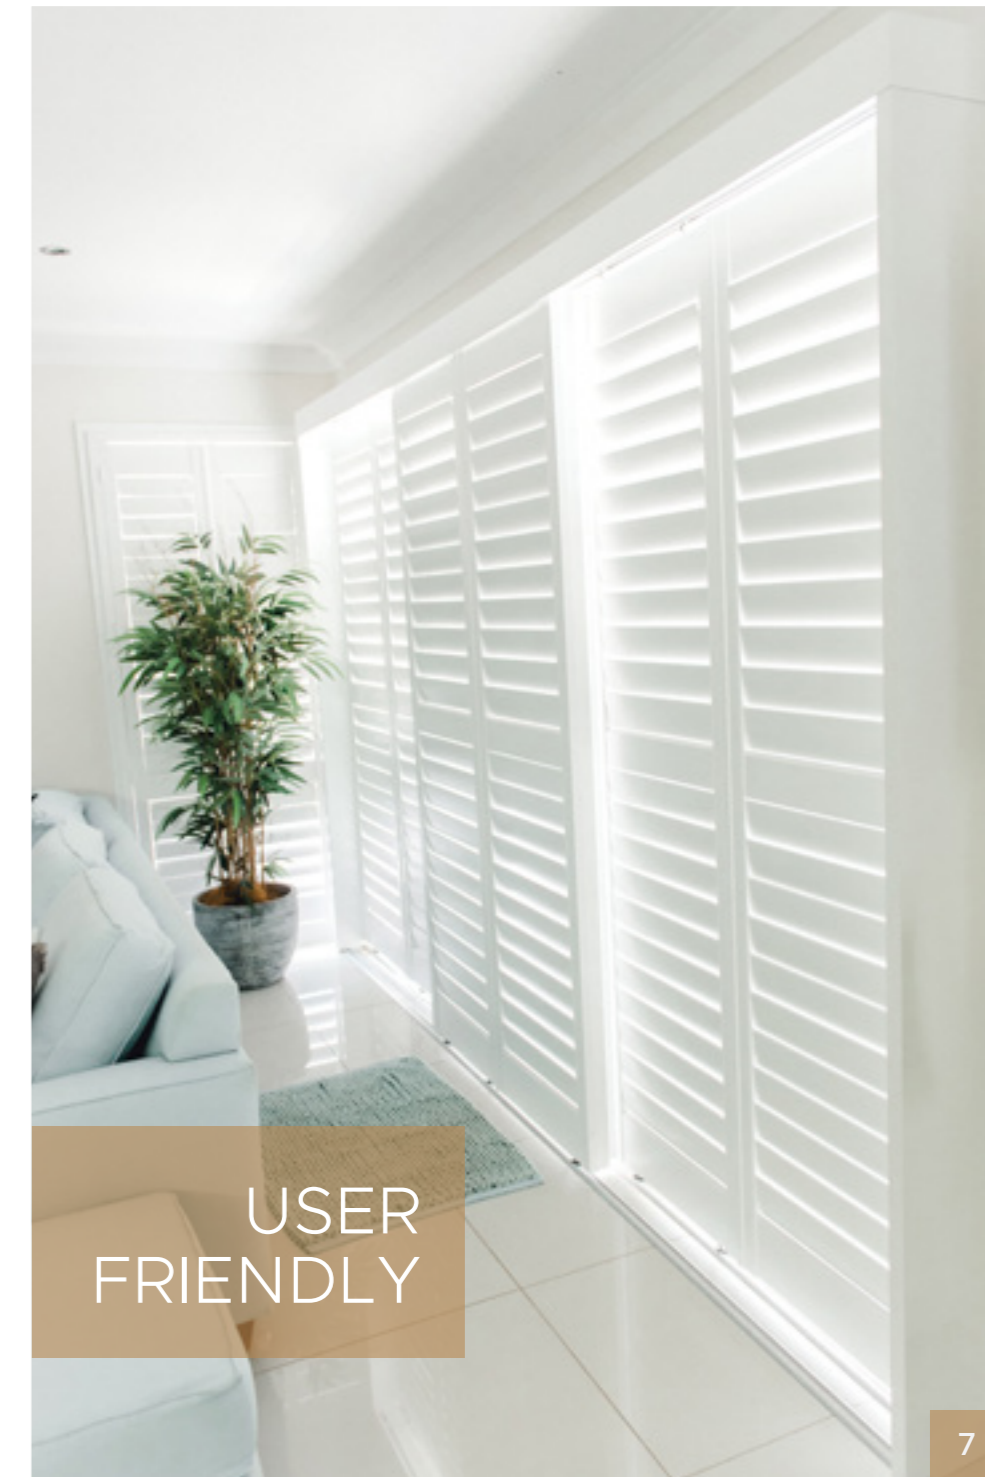

USER
FRIENDLY