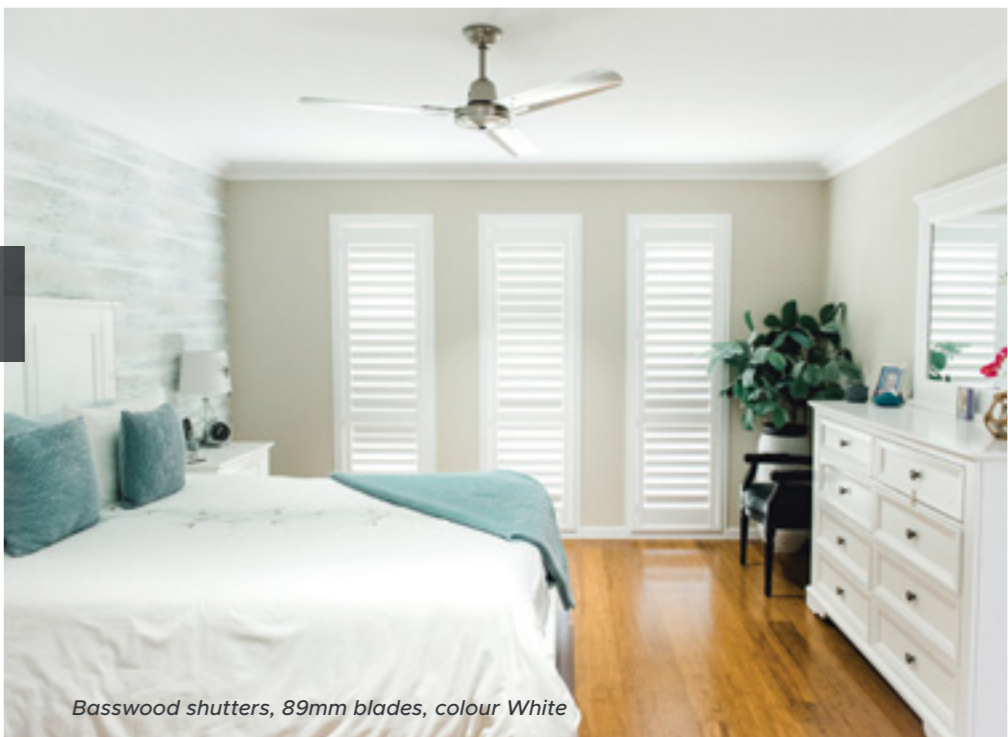

Basswood shutters, 89mm blades, colour White

Basswood shutters, 89mm blades, colour Curly Birch